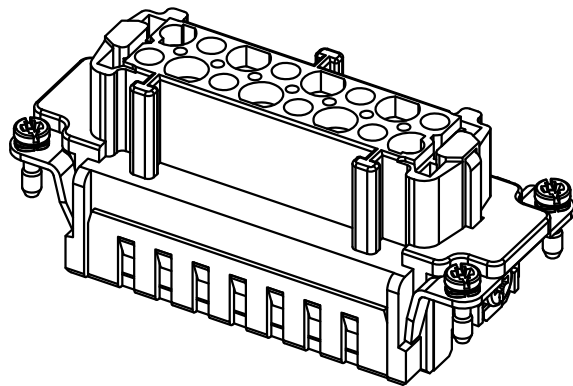

Panel cut out

 InKonn (Suzhou) Electric Technology Co.,Ltd.	All Dimensions in mm Original Size DIN A4	Date 2019-12-15	Drawing No. TC0202415	Rev. A00	Scale 1:1
	Part No. 10 32 016 2201	Created by Shuxu Huang	Checked by Yiyi Luo	Page 1/1	
Type Name IE-016-CF(17-32)					