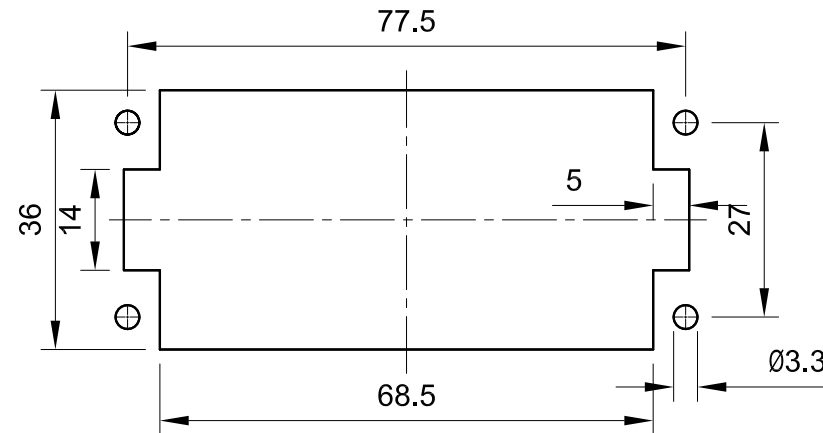

Panel cut out

 InKonn (Suzhou) Electric Technology Co.,Ltd.	All Dimensions in mm Original Size DIN A4	Date 2019-12-15	Drawing No. TC0202415	Rev. A00	Scale 1:1
	Part No. 10 32 016 2201	Created by Shuxu Huang	Checked by Yiyi Luo	Page 1/1	
Type Name IE-016-CF(17-32)					